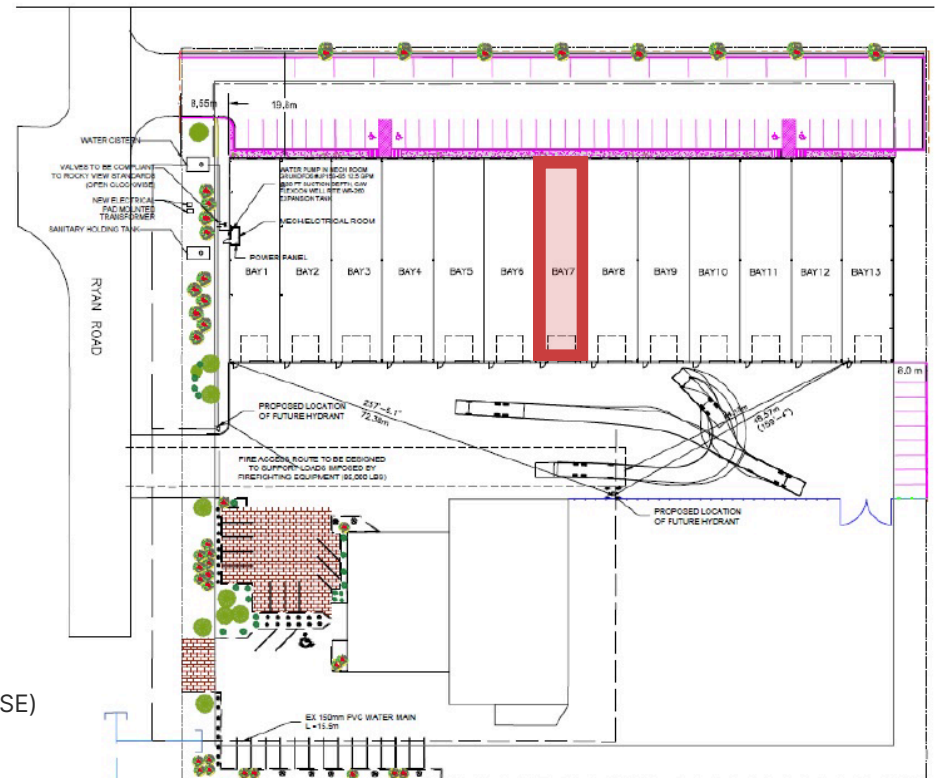

darcy.whalen@kpliglobal.com

FOR SALE

Bay 7, 235126 Ryan Road, Rocky View County

Address	235126 Ryan Road, Bay 7, Rocky View County,
Building Name	Ryan Road Business Centre
Unit Size	4,500 sf
Footprint	3,600 sf
Mezzanine	900 sf
Total Area	4,500 sf
Outside Storage	750 sf
Year Built	2018
Mezzanine	30' wide by 30' deep
Loading	16' x 16' drive-in door
Ceiling Height:	26' sloping to 22'

Property Highlights

- Located in the 84th Street Industrial Corridor (Peigan Trail to Glenmore Trail SE)
- Easy access to major transportation routes
- Ideal for light industrial, trades, logistics, or service-based users
- Growing demand and limited vacancy in the area